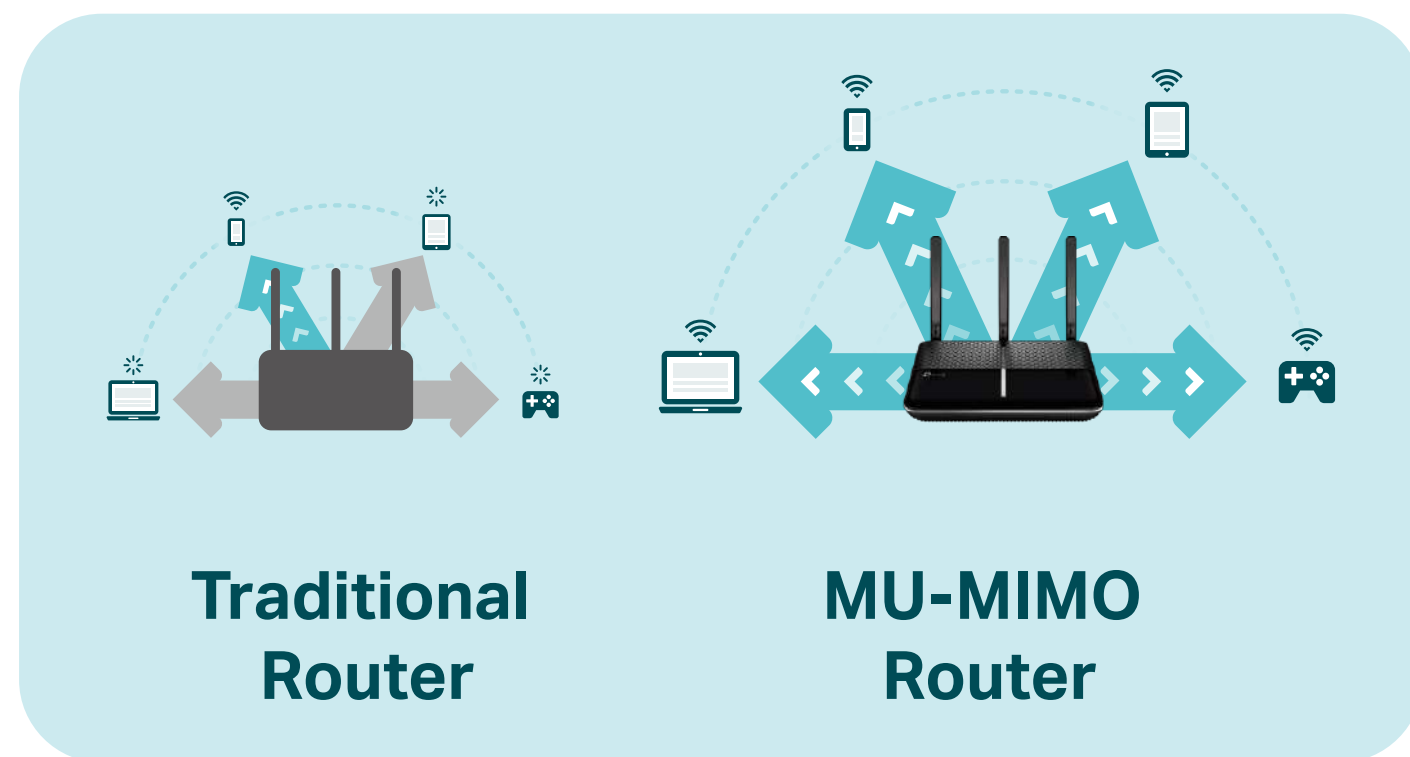

Highlights

Super VDSL Technology

Super VDSL (VDSL2 Profile 35b) is the next generation of VDSL technology with download speeds up to 350 Mbps. The Archer VR600 is also backward compatible with the VDSL /ADSL standard and always provides the highest possible speed.

Media Sharing

One USB port can connect an external storage device to share files, photos, and videos at high-speed.

Highlights

MU-MIMO: Efficient Wi-Fi for Every Device

MU-MIMO technology serves up to four devices at once, reducing wait time, increasing Wi-Fi throughput for every device, and making each stream more efficient.

Full Gigabit Ports

4 Gigabit LAN ports help wired devices achieve peak performance for HD streaming and gaming.

Features

Speed

- **Ultimate Wireless Speed** – Combined wireless speeds of up to 300 Mbps (over 2.4 GHz) and 1733 Mbps (over 5 GHz)
- **Fast Gigabit Ports** – Fast Gigabit ports for rapid, reliable wired connections to computers, TVs and game consoles
- **4 x 4 MU-MIMO Technology** – Simultaneously exchanges data with several devices, achieving speeds which are 4x faster than standard AC routers