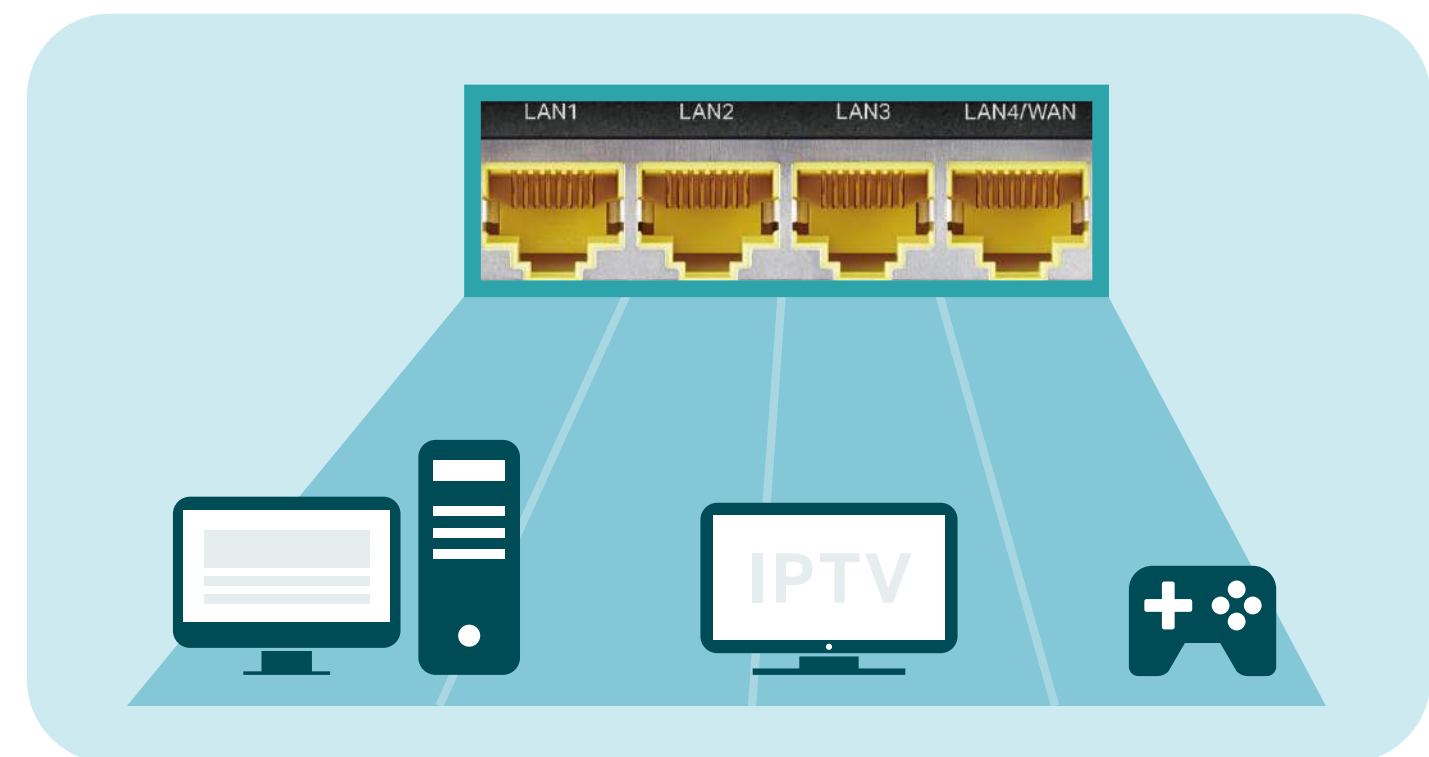

Highlights

Super VDSL Technology

Super VDSL (VDSL2 Profile 35b) is the next generation of VDSL technology with download speeds up to 350 Mbps. The Archer VR600 is also backward compatible with the VDSL /ADSL standard and always provides the highest possible speed.

Media Sharing

One USB port can connect an external storage device to share files, photos, and videos at high-speed.

Highlights

MU-MIMO: Efficient Wi-Fi for Every Device

MU-MIMO technology serves up to four devices at once, reducing wait time, increasing Wi-Fi throughput for every device, and making each stream more efficient.

Full Gigabit Ports

4 Gigabit LAN ports help wired devices achieve peak performance for HD streaming and gaming.

Features

Speed

- **Ultimate Wireless Speed** – Combined wireless speeds of up to 300 Mbps (over 2.4 GHz) and 1733 Mbps (over 5 GHz)
- **Fast Gigabit Ports** – Fast Gigabit ports for rapid, reliable wired connections to computers, TVs and game consoles
- **4 x 4 MU-MIMO Technology** – Simultaneously exchanges data with several devices, achieving speeds which are 4x faster than standard AC routers

Wi-Fi Range

- **Superior Coverage** – 3 external dual band antennas and 1 internal 5 GHz antenna provide superior Wi-Fi coverage all across your home.
- **Wi-Fi with Beamforming** – Beamforming technology locates the connected devices and further improves the range and the signal strength to each mobile device, delivering a more reliable and efficient wireless connection