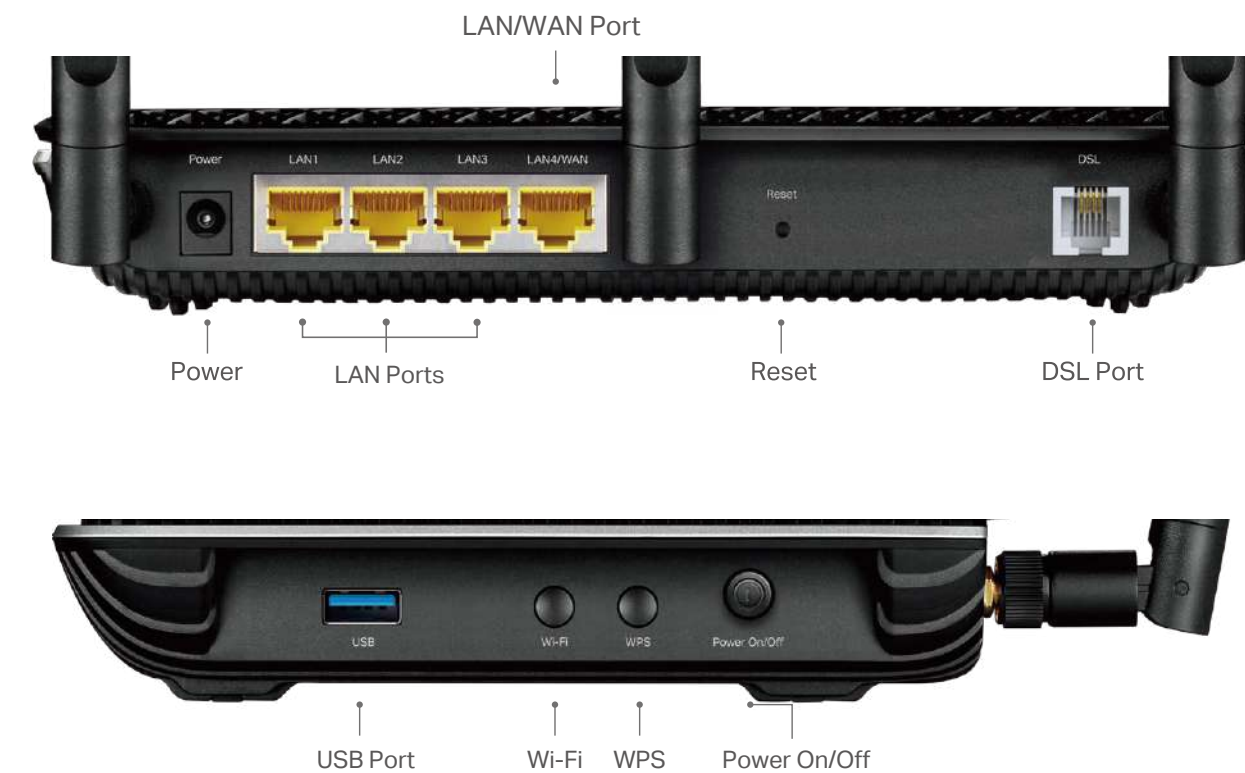

Specifications

Hardware

- Ethernet Ports: 3 Gigabit LAN Ports, 1 Gigabit LAN/WAN Port, 1 RJ11 Port, 1 USB Port
- Button: WPS Button, Reset Button, Power On/Off Button, Wi-Fi Button, LED On/Off Button
- External Power Supply: 12V/1.5A
- Dimensions (W x D x H): 8.5 x 6.5 x 1.4 in (216 x 164 x 36.8 mm)
- IEEE Standards: IEEE 802.3, IEEE 802.3u, 802.3ab
- VDSL2 Standards: ITU G.993.2, Up to 35b profile (POTS)
  ITU-T G.993.5 (G.vector)
  ITU-T G.998.4 (G.INP)
- ADSL Standards: Full-rate ANSI T1.413 Issue 2,
  ITU-T G.992.1(G.DMT),
  ITU-T G.992.2(G.Lite),
  ITU-T G.994.1 (G.hs),
- ADSL2 Standards: ITU-T G.992.3 (G.DMT.bis),
- ADSL2+ Standards: ITU-T G.992.5
- Antenna Type: 3 External Dual Band Antennas + 1 Internal 5 GHz Antenna

Wireless

- Wireless Standards: IEEE 802.11ac/n/a 5 GHz, IEEE 802.11b/g/n 2.4 GHz
- Frequency: 2.4 GHz and 5 GHz
- Signal Rate: 1733 Mbps on 5 GHz, 300Mbps on 2.4 GHz
- Transmit Power: <20dBm (2.4 GHz), <23dBm (5 GHz)
- Wireless Function: Enable/Disable Wireless Radio, Wireless Statistics
- Wireless Security: 64/128-bit WEP, WPA/WPA2, WPA-PSK/WPA-PSK2 encryptions
- Wireless Schedule: Support 2.4 GHz and 5 GHz Wireless Schedule